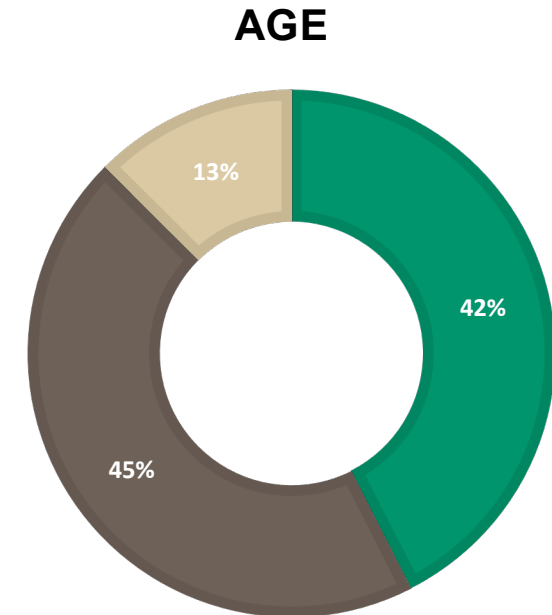

Fall 2023 Student Demographics

80 Enrolled

- Asian
- Two or More Races
- American Indian/Alaska Native
- Hispanic of any race
- White
- International

- Female
- Male

- 22-24
- 25-29
- 30-64