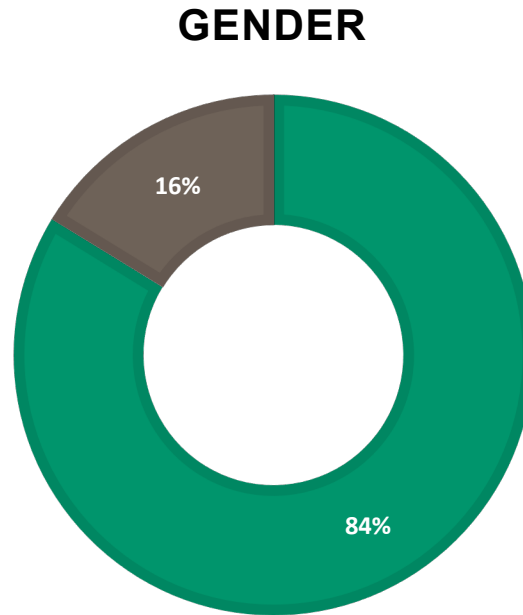

Fall 2023 Student Demographics

80 Enrolled

- Asian
- Two or More Races
- American Indian/Alaska Native
- Hispanic of any race
- White
- International

- Female
- Male

- 22-24
- 25-29
- 30-64