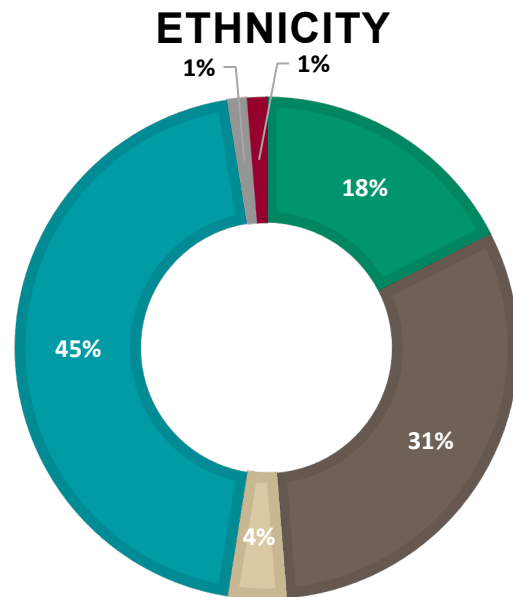

Fall 2023 Student Demographics

80 Enrolled

- Asian
- Two or More Races
- American Indian/Alaska Native
- Hispanic of any race
- White
- International

- Female
- Male

- 22-24
- 25-29
- 30-64