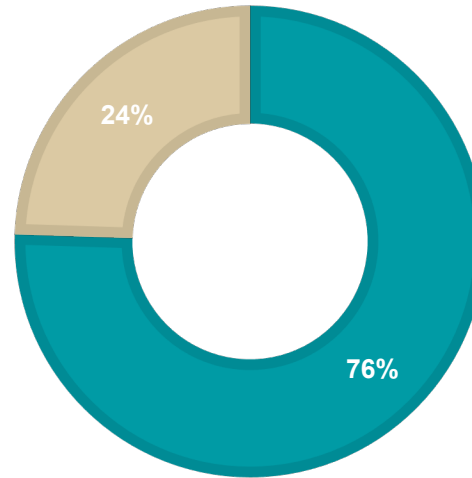

2023-24 Admitted Student Data

169 applied / 49 admitted

UNDERGRADUATE INSTITUTION

■ Cal State
■ Chapman
■ Other CA School
■ UC
■ Out of State

UNDERGRADUATE MAJOR

■ Psychology ■ Other

AVERAGE CUMULATIVE GPA

3.63