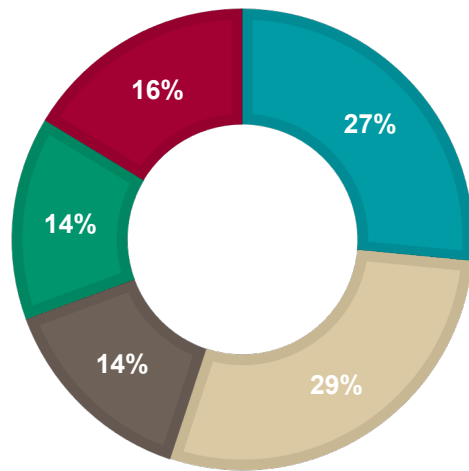

2023-24 Admitted Student Data

169 applied / 49 admitted

UNDERGRADUATE INSTITUTION

■ Cal State
■ Chapman
■ Other CA School
■ UC
■ Out of State

UNDERGRADUATE MAJOR

■ Psychology ■ Other

AVERAGE CUMULATIVE GPA

3.63