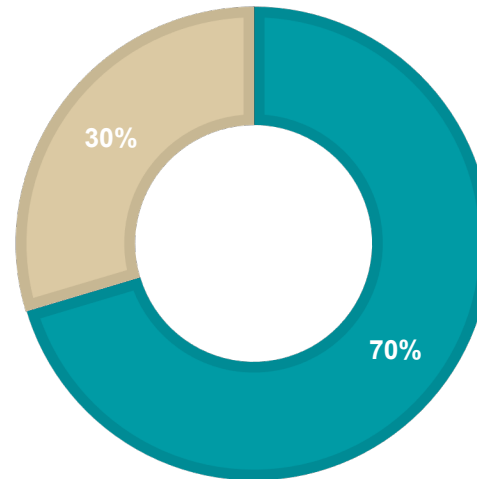

2023-24 Enrollment Statistics

Fall 2023: 19 Students
Spring 2024: 8 Students

UNDERGRADUATE INSTITUTION

■ Cal State
■ Chapman
■ Other CA School
■ UC
■ Out of State

UNDERGRADUATE MAJOR

■ Psychology
■ Other

AVERAGE CUMULATIVE GPA