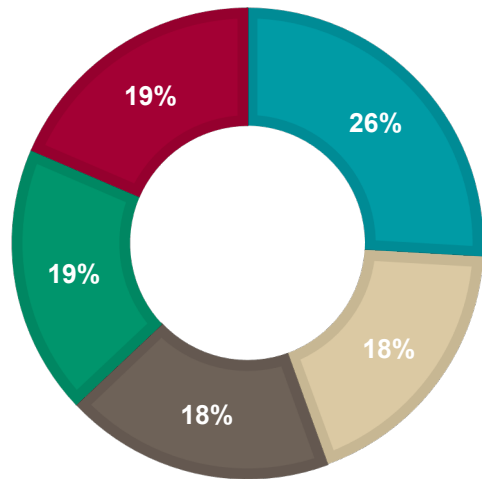

2023-24 Enrollment Statistics

Fall 2023: 19 Students
Spring 2024: 8 Students

UNDERGRADUATE INSTITUTION

■ Cal State
■ Chapman
■ Other CA School
■ UC
■ Out of State

UNDERGRADUATE MAJOR

■ Psychology
■ Other

AVERAGE CUMULATIVE GPA