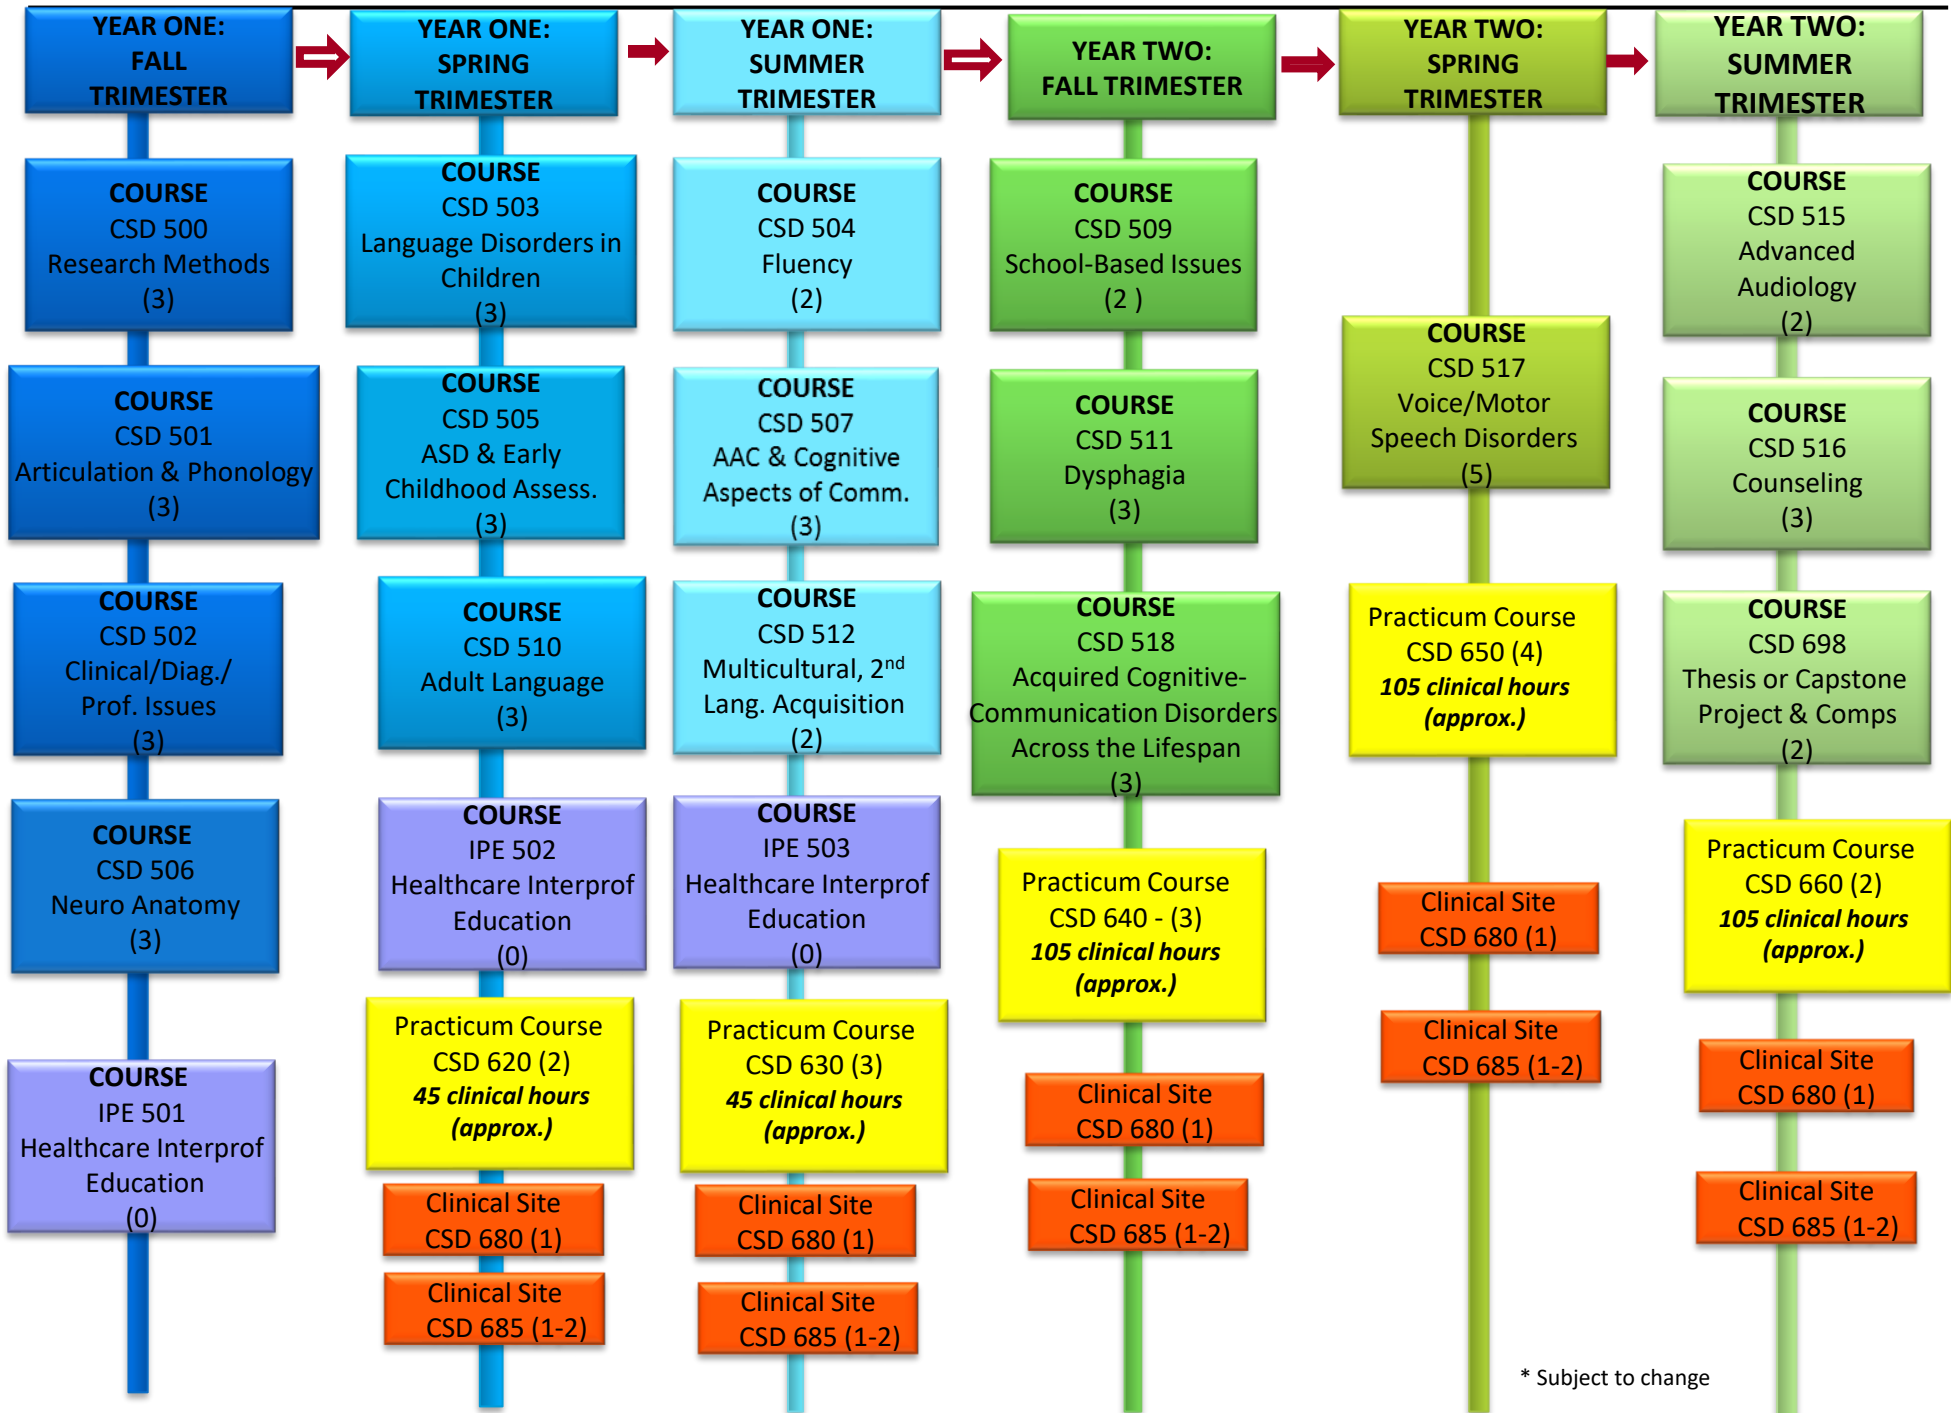

## Sequence of Learning: 18 courses + 7 clinical fieldwork = 63 units minimum\*

\* Subject to change