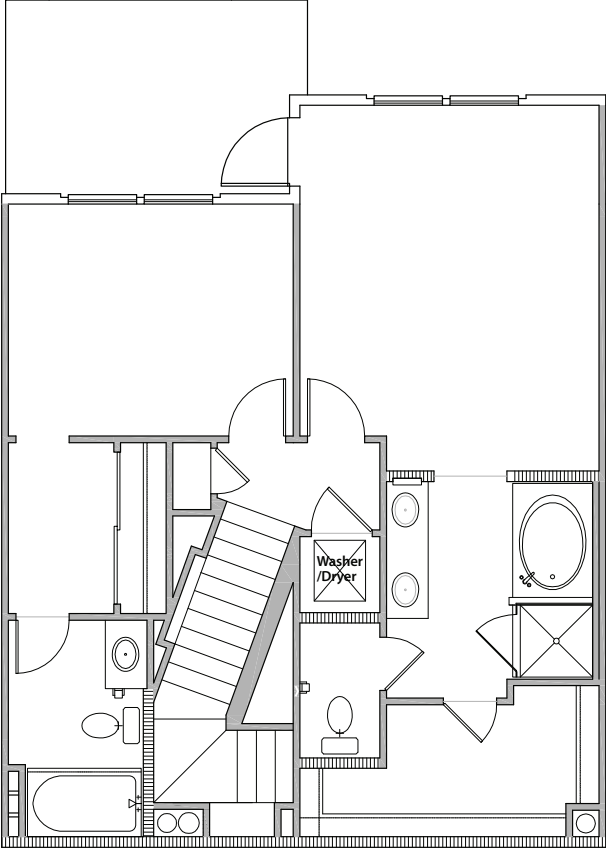

Chapman University - Chapman Court Student Apartments
Unit Floor Plans

PLAN 3 | 1,433 S.F. & 1,649 S.F.

ENTRY LEVEL

BEDROOM LEVEL