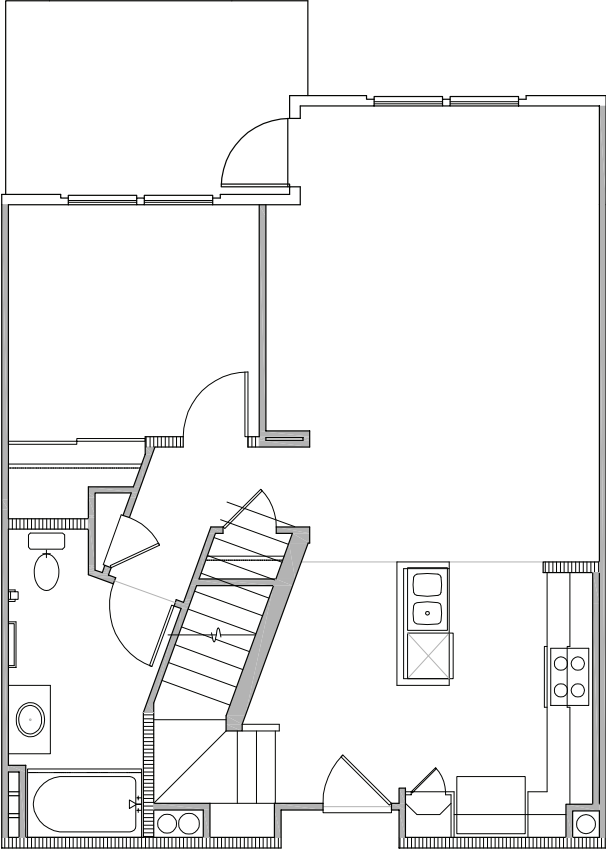

Chapman University - Chapman Court Student Apartments
Unit Floor Plans

PLAN 3 | 1,433 S.F. & 1,649 S.F.

ENTRY LEVEL

BEDROOM LEVEL