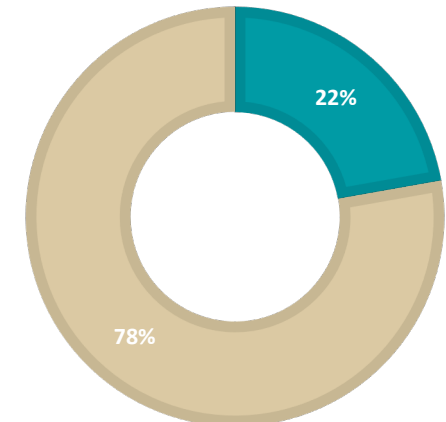

# 2023-24 Faculty and Clinical Supervisor Demographics

FACULTY ETHNICITY

■ Asian ■ White ■ Hispanic/Latinx

FACULTY GENDER

■ Male ■ Female

CLINICAL SUPERVISOR ETHNICITY

■ Asian ■ White ■ Hispanic/Latinx

CLINICAL SUPERVISOR GENDER