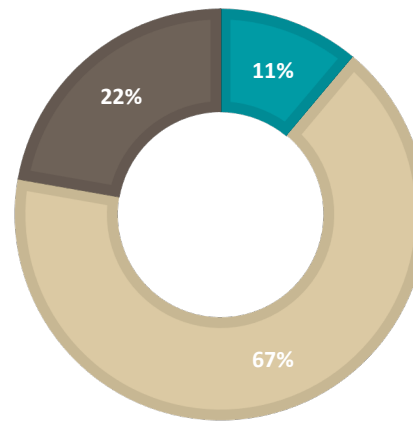

# 2023-24 Faculty and Clinical Supervisor Demographics

FACULTY ETHNICITY

■ Asian ■ White ■ Hispanic/Latinx

FACULTY GENDER

■ Male ■ Female

CLINICAL SUPERVISOR ETHNICITY

■ Asian ■ White ■ Hispanic/Latinx

CLINICAL SUPERVISOR GENDER