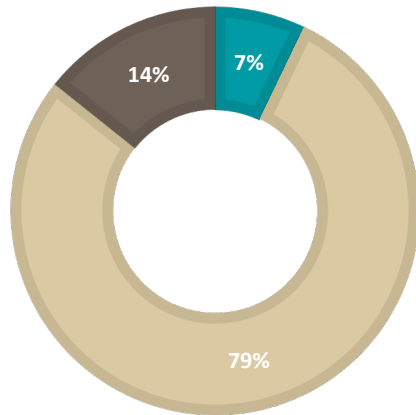

# 2023-24 Faculty and Clinical Supervisor Demographics

FACULTY ETHNICITY

■ Asian ■ White ■ Hispanic/Latinx

FACULTY GENDER

■ Male ■ Female

CLINICAL SUPERVISOR ETHNICITY

■ Asian ■ White ■ Hispanic/Latinx

CLINICAL SUPERVISOR GENDER