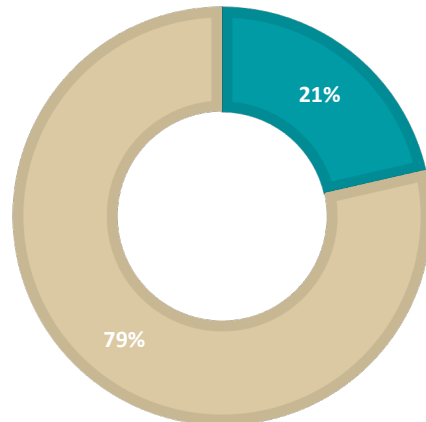

# 2023-24 Faculty and Clinical Supervisor Demographics

FACULTY ETHNICITY

■ Asian ■ White ■ Hispanic/Latinx

FACULTY GENDER

■ Male ■ Female

CLINICAL SUPERVISOR ETHNICITY

■ Asian ■ White ■ Hispanic/Latinx

CLINICAL SUPERVISOR GENDER